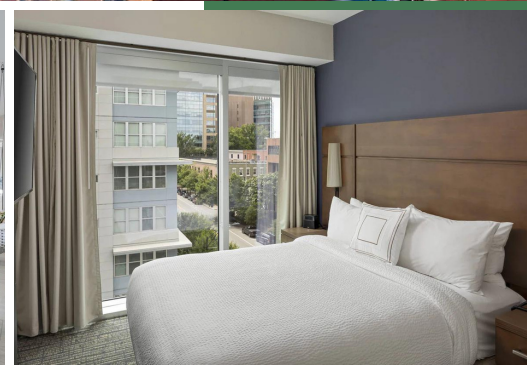

# RESIDENCE INN BY MARRIOTT GREENVILLE DOWNTOWN

The Residence Inn by Marriott in downtown Greenville, SC offers luxurious accommodations, a 24/7 techno gym, seasonal outdoor pool, and complimentary breakfast. It is located near popular venues including the Peace Center, Bon Secours Wellness Area, Fluor Field, and Falls Park.