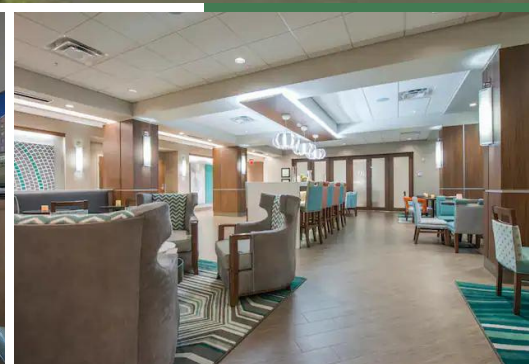

255 CONGAREE ROAD
GREENVILLE, SOUTH
CAROLINA
864-516-2400

HAMPTON INN GREENVILLE/I-385 HAYWOOD MALL

Off I-385, we're 15 minutes from Greenville-Spartanburg International Airport and across the street from the mall. Downtown, restaurants, Falls Park on the Reedy, and Paris Mountain State Park are all within 15 minutes. Enjoy our outdoor pool, fitness center, daily free hot breakfast, and WiFi.

GUEST SERVICES:

- Shuttle Service: Not available.
- Average Uber Costs:

UberXL: $13.43

UberX: $11.84

Comfort: $11.84

Hampton Inn Greenville