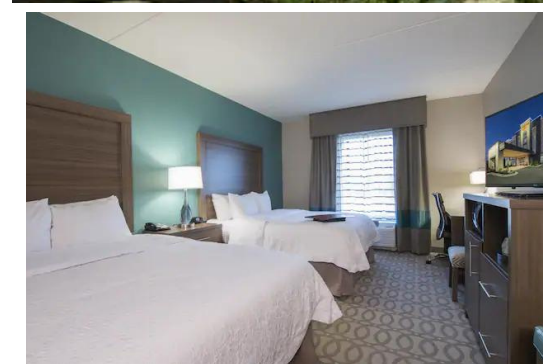

255 CONGAREE ROAD
GREENVILLE, SOUTH
CAROLINA
864-516-2400

HAMPTON INN GREENVILLE/I-385 HAYWOOD MALL

Off I-385, we're 15 minutes from Greenville-Spartanburg International Airport and across the street from the mall. Downtown, restaurants, Falls Park on the Reedy, and Paris Mountain State Park are all within 15 minutes. Enjoy our outdoor pool, fitness center, daily free hot breakfast, and WiFi.

GUEST SERVICES:

- Shuttle Service: Not available.
- Average Uber Costs:

UberXL: $13.43

UberX: $11.84

Comfort: $11.84

Hampton Inn Greenville